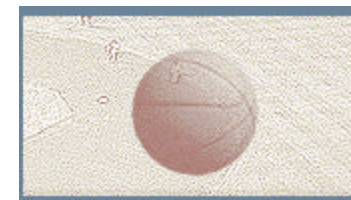

BEN ROETHLISBERGER TOOTH (REPLICA)

AS SEEN ON TV!

Own a piece of football and motorcycle history! This genuine tooth comes from a true Pittsburgh native and looks just like one of Ben's missing teeth. I have extra if you decide you don't like the one you receive and I will gladly replace it for you at no additional charge! In fact I'll even throw in an extra tooth as a fathers day present. Ben gave us a Super Bowl and now he is giving us his teeth! Jay Leno you know you want this to go with your motorcylce collection!

Happy Bidding & Let's Go Steelers!